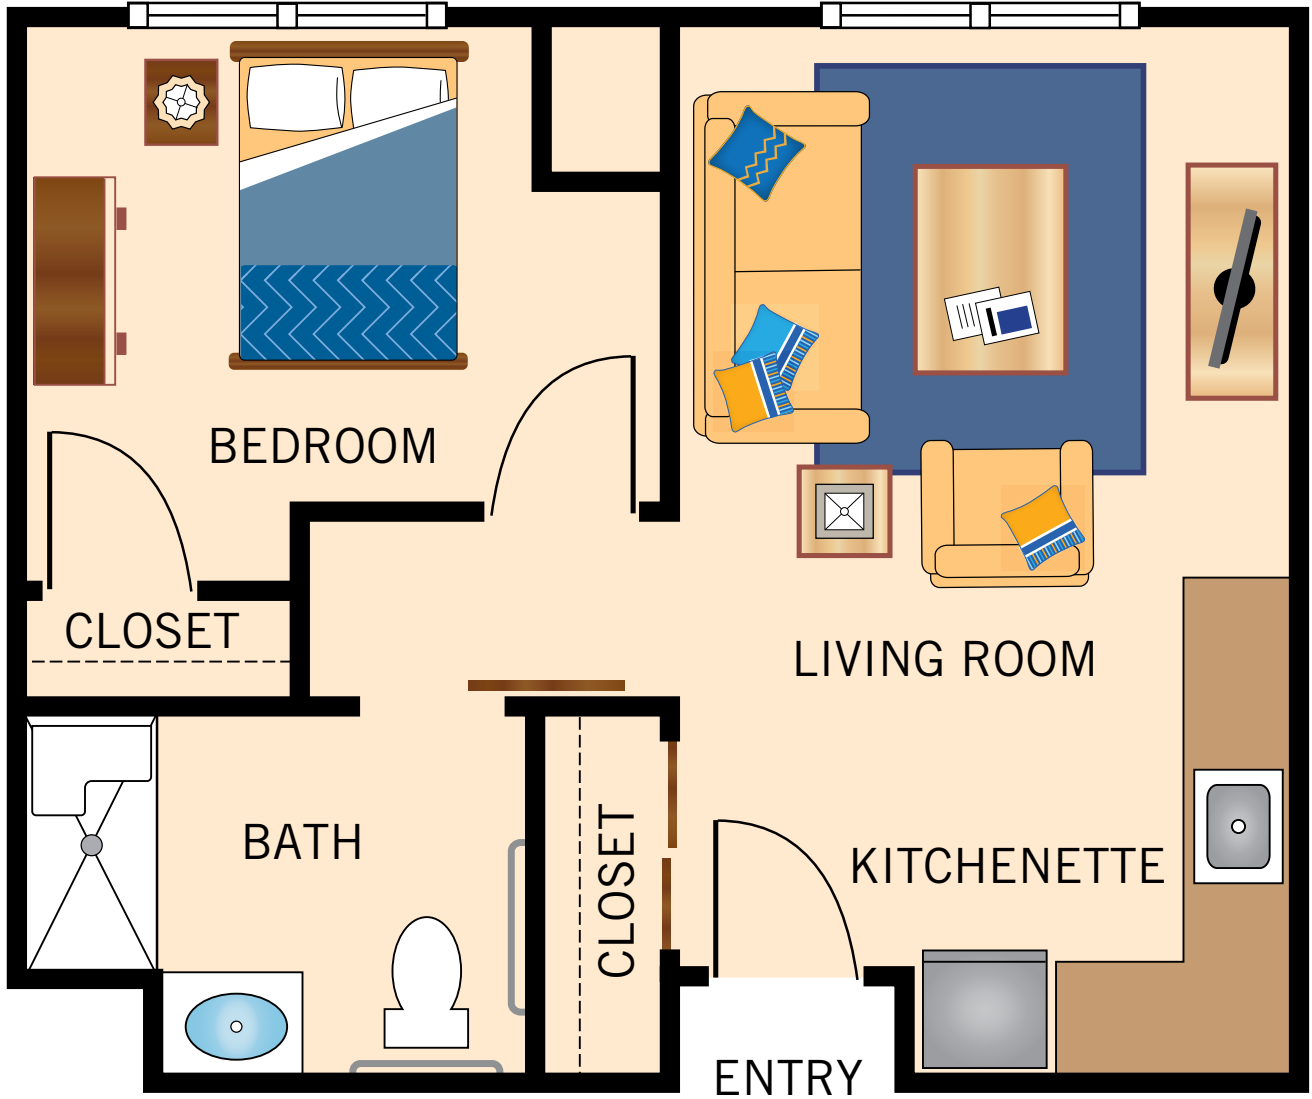

STUDIO

327 Square Feet

Floor plans are not to scale and are shown for comparative purposes only.
Actual apartment floor plans may have minor variations.

ONE BEDROOM
558 Square Feet

Floor plans are not to scale and are shown for comparative purposes only.
Actual apartment floor plans may have minor variations.

TWO BEDROOM
763 Square Feet

Floor plans are not to scale and are shown for comparative purposes only.
Actual apartment floor plans may have minor variations.

STUDIO

257 Square Feet

Floor plans are not to scale and are shown for comparative purposes only.
Actual apartment floor plans may have minor variations.

SHARED SUITE
461 Square Feet

Floor plans are not to scale and are shown for comparative purposes only.
Actual apartment floor plans may have minor variations.