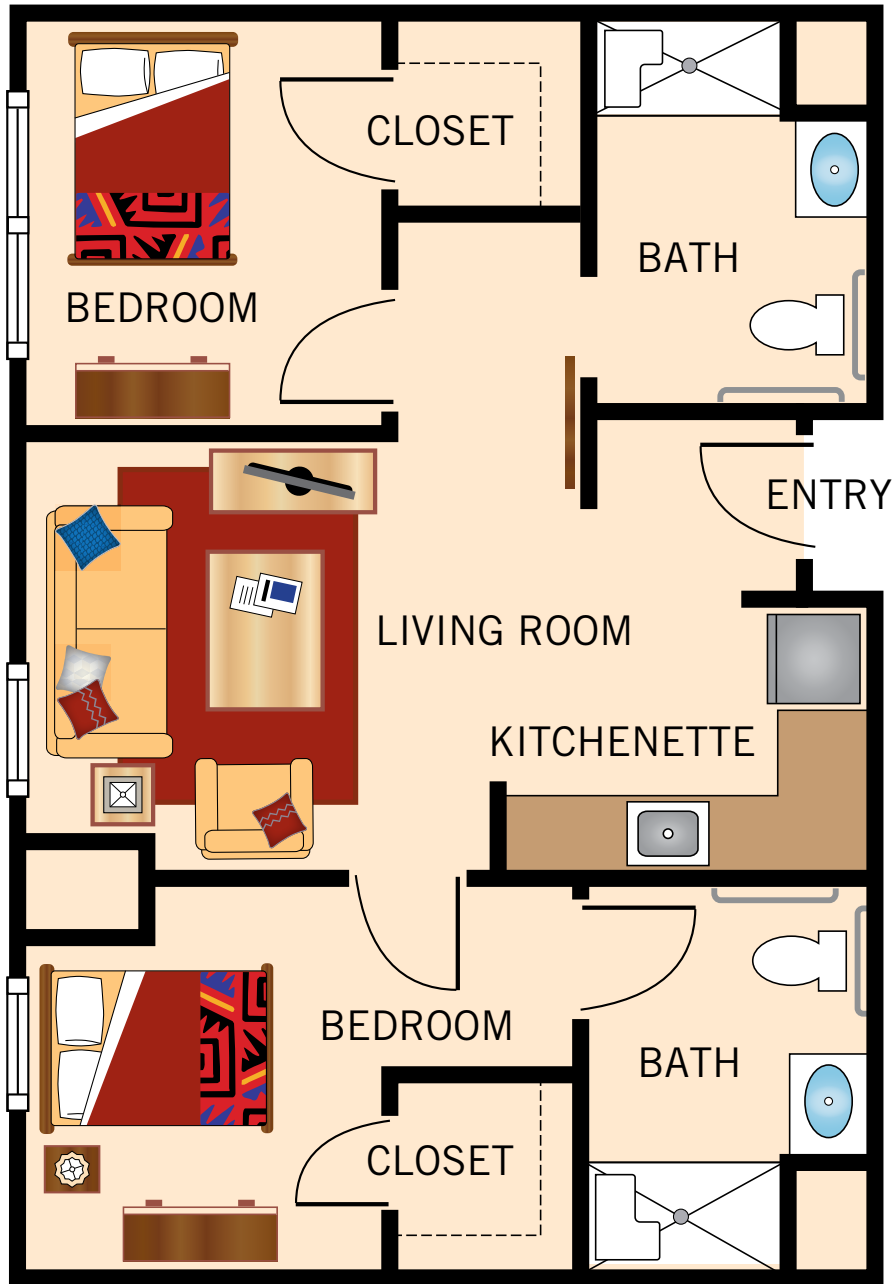

STUDIO

327 Square Feet

Floor plans are not to scale and are shown for comparative purposes only.
Actual apartment floor plans may have minor variations.

ONE BEDROOM
558 Square Feet

Floor plans are not to scale and are shown for comparative purposes only.
Actual apartment floor plans may have minor variations.

TWO BEDROOM
763 Square Feet

Floor plans are not to scale and are shown for comparative purposes only.
Actual apartment floor plans may have minor variations.

STUDIO

257 Square Feet

Floor plans are not to scale and are shown for comparative purposes only.
Actual apartment floor plans may have minor variations.

SHARED SUITE
461 Square Feet

Floor plans are not to scale and are shown for comparative purposes only.
Actual apartment floor plans may have minor variations.